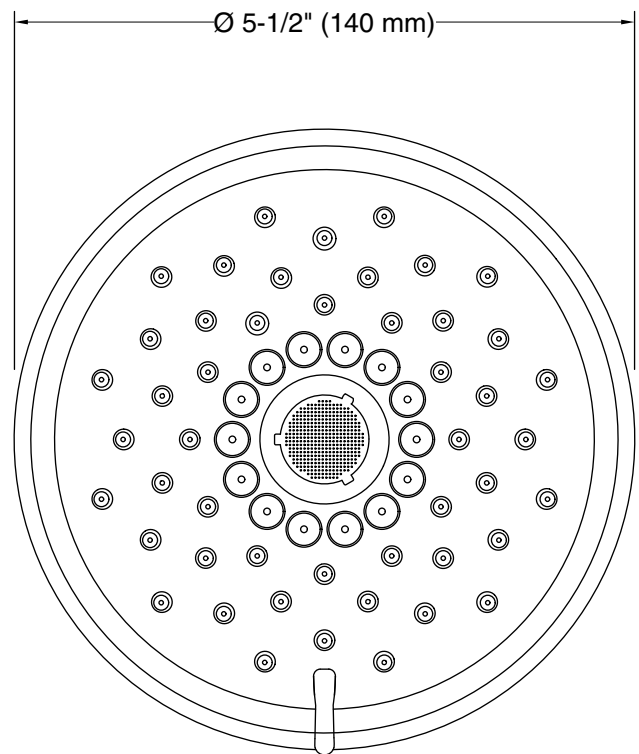

Features

- Multifunction showerhead and handshower each have advanced spray engines to provide three experiences: full coverage, pulsating massage, and silk spray.
- Full coverage spray produces an encompassing spray ideal for everyday use.
- Pulsating massage spray targets sore muscles to ease away aches and pains.
- Silk spray releases a dense, luxurious spray ideal for rinsing.
- Thumb tab allows for a smooth transition between sprays.
- MasterClean™ sprayface features an easy-to-clean surface that withstands mineral buildup.
- 1.75 gpm (6.6 lpm) flow rate.
- Coordinates with Purist®, Stillness®, and Composed® faucets and accessories.

Material

- KOHLER finishes resist corrosion and tarnishing.

Installation

- Shower arm and flange sold separately.
- 1/2"-14 NPT connection.
- Wall-mount.

Water Conservation & Rebates

- This product can help a building earn Water Efficiency points in LEED® Green Building Rating System.

Recommended Products/Accessories

K-7397 Shower Arm and Flange
K-7395 Shower Arm and Flange
K-933 Shower Arm and Flange
K-934 Shower Arm and Flange
K-23723 Faucet cleaner

Codes/Standards

ASME A112.18.1/CSA B125.1
DOE - Energy Policy Act 1992
EPA WaterSense®
California Energy Commission (CEC)

Technical Information

All product dimensions are nominal.

Showerhead/Body Spray:

Rated maximum flow: 1.75 gal/min (6.6 l/min)

Notes

Install this product according to the installation instructions.