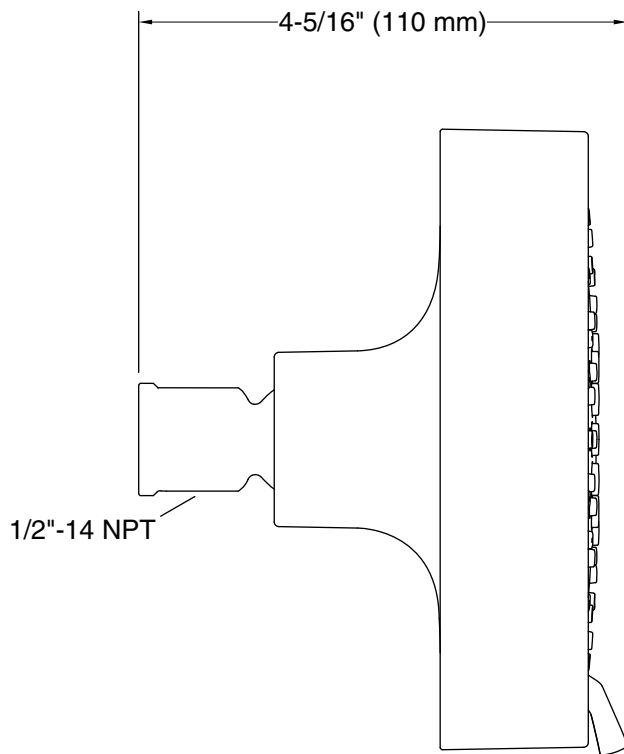

Material

- KOHLER finishes resist corrosion and tarnishing.

Installation

- Shower arm and flange sold separately.
- 1/2"-14 NPT connection.
- Wall-mount.

Water Conservation & Rebates

- This product can help a building earn Water Efficiency points in LEED® Green Building Rating System.

Recommended Products/Accessories

K-7397 Shower Arm and Flange
K-7395 Shower Arm and Flange
K-933 Shower Arm and Flange
K-934 Shower Arm and Flange
K-23723 Faucet cleaner

Codes/Standards

ASME A112.18.1/CSA B125.1
DOE - Energy Policy Act 1992
EPA WaterSense®
California Energy Commission (CEC)

Technical Information

All product dimensions are nominal.

Showerhead/Body Spray:

Rated maximum flow: 1.75 gal/min (6.6 l/min)

Notes

Install this product according to the installation instructions.